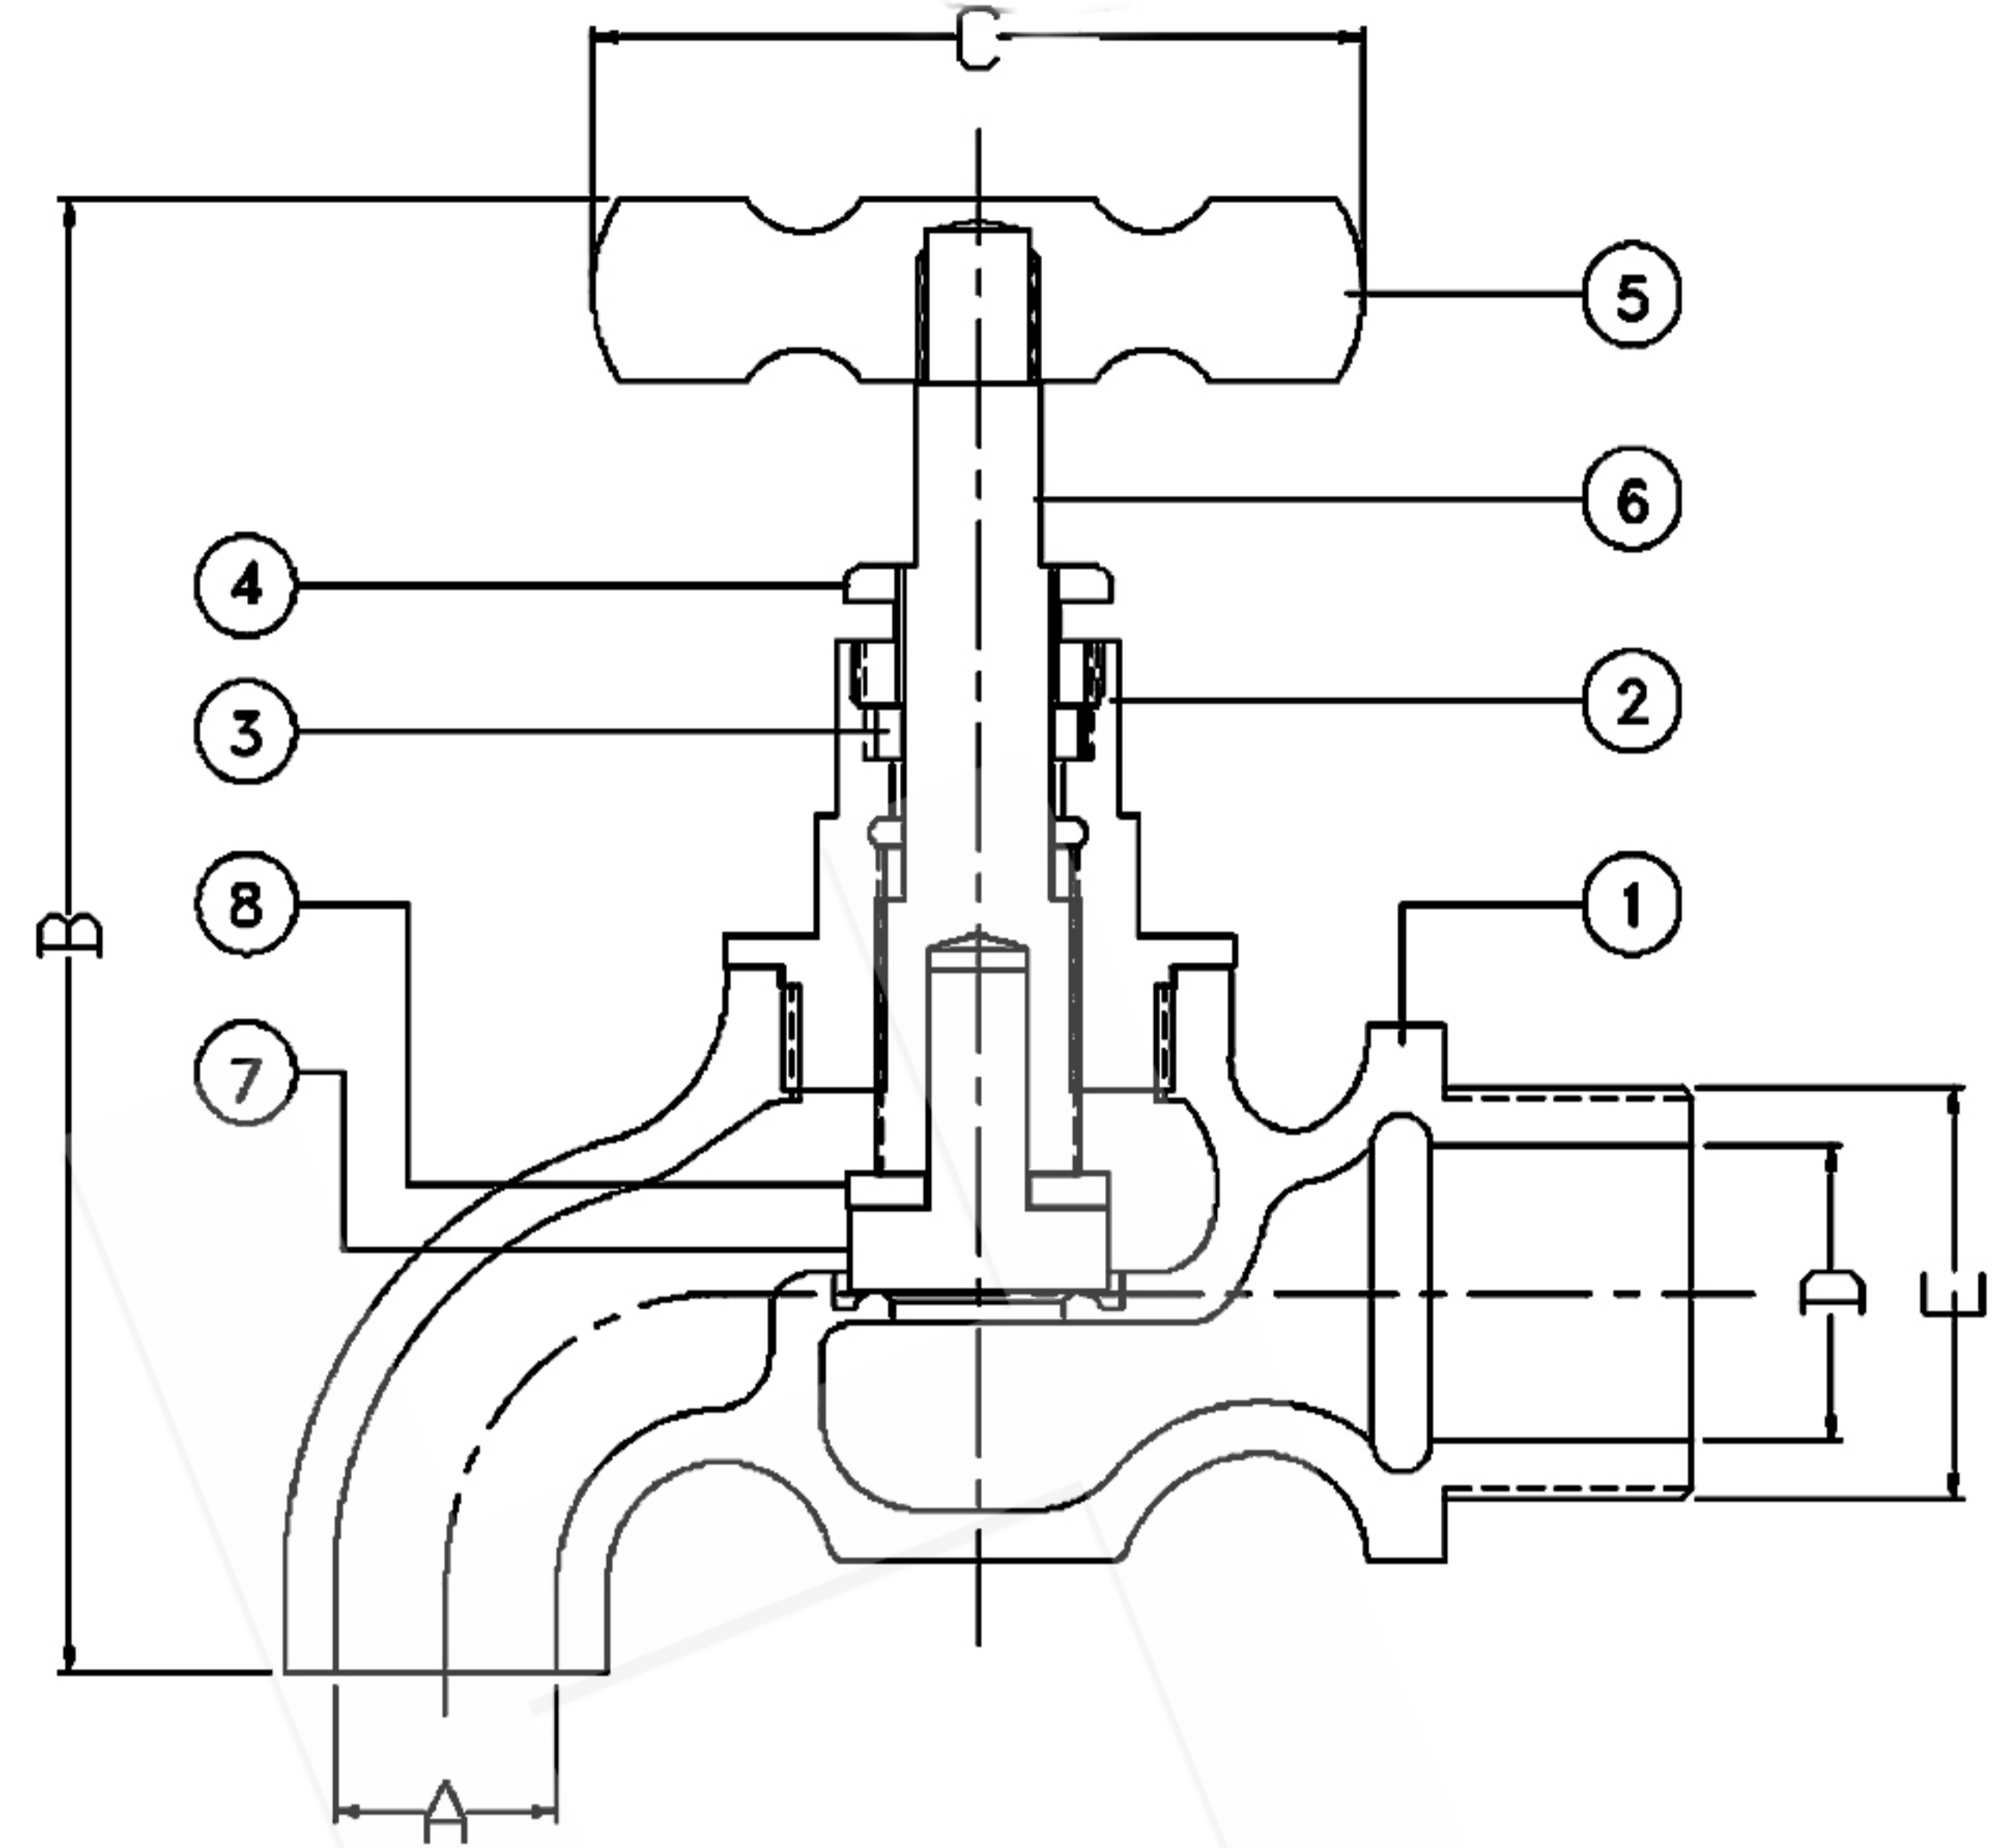

AZUMA

COCKS and VALVES

BIB TAP

ก๊อกฉนวนทองเหลือง

MODEL AC

NO.111

Dimension in mm.

SIZE	A	B	C	D	E
1/2"	12	78	40	15	PT1/2"
3/4"	13	82	40	20	PT3/4"

NO.	NAME	MATERIAL
1	Body	Brass
2	Bonnet	Brass
3	Packing	Rubber
4	Packing Nut	Brass Rod
5	Handle Wheel	Brass Rod
6	Stem	Brass Rod
7	Disc	Rubber
8	Ring Plate	Aluminium